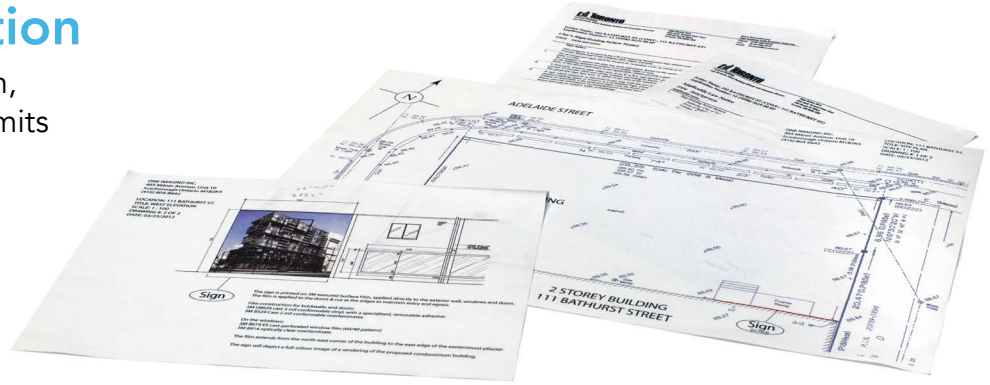

- 500 woven shopper bags with silk-screened logo, made to custom-fit the sales brochure

K: Custom Woven Shopper Bags

L: Sample Board Name Plates

- Inexpensive, elegant name plates for sample boards, using laser-etched Lamacoid

One Imaging worked with oneeleven and their agency to make sure the branding stayed consistent throughout all the components of the project.

City Permit Application

One Imaging liaised with oneeleven, developing drawings to obtain permits for proposed signage. Our detailed signage drawings were based on architectural renderings created in the 1930s. In addition, One Imaging completed and submitted all applications.