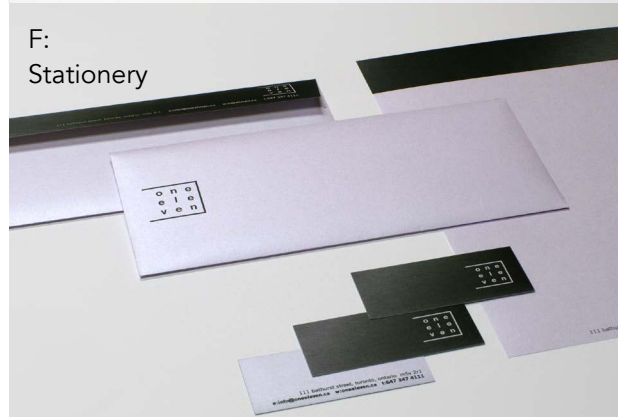

F: Stationery

- Business cards, letterheads and custom made envelopes, all on unique metallic stock

A:
Wall wrap
installation

B:
Channel Lettering

C:
Wall
wrap

E:
Direct Mail

F:
Stationery

D:
Large
A-Frames

G: Custom-built Wood Sign

G: Custom-built Wood Sign

- 25' x 5' sign utilizing QR code on a custom built wood box to accommodate protrusions on the existing building

H: Front Door Metal Signs

H: Front Door Metal Signs