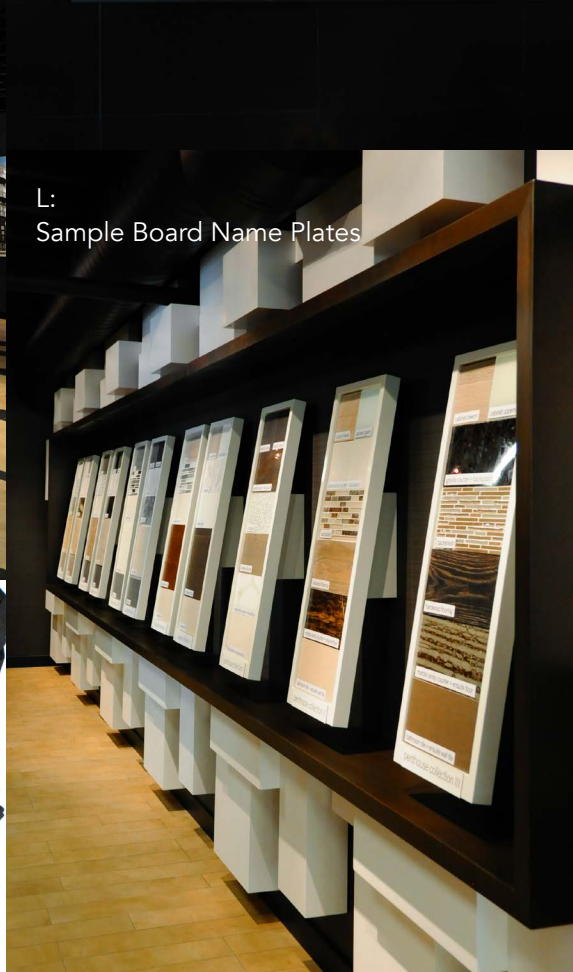

- Digitally printed on brushed aluminum
- Mounted onto brick face with 1/2" aluminum spacer pegs

I: Flat Screen TV Kiosk

I: Flat Screen TV Kiosk

- Developed concept for an interactive touch-screen that lets viewers to take a virtual tour of floor plans, window views and pricing.

J: Custom Print Solutions

J: Custom Print Solutions

- Oversized prints imaged on various materials such as canvas, acid-free paper and Sintra board

L: Sample Board Name Plates

K: Custom Woven Shopper Bags

- 500 woven shopper bags with silk-screened logo, made to custom-fit the sales brochure

K: Custom Woven Shopper Bags

L: Sample Board Name Plates

- Inexpensive, elegant name plates for sample boards, using laser-etched Lamacoid